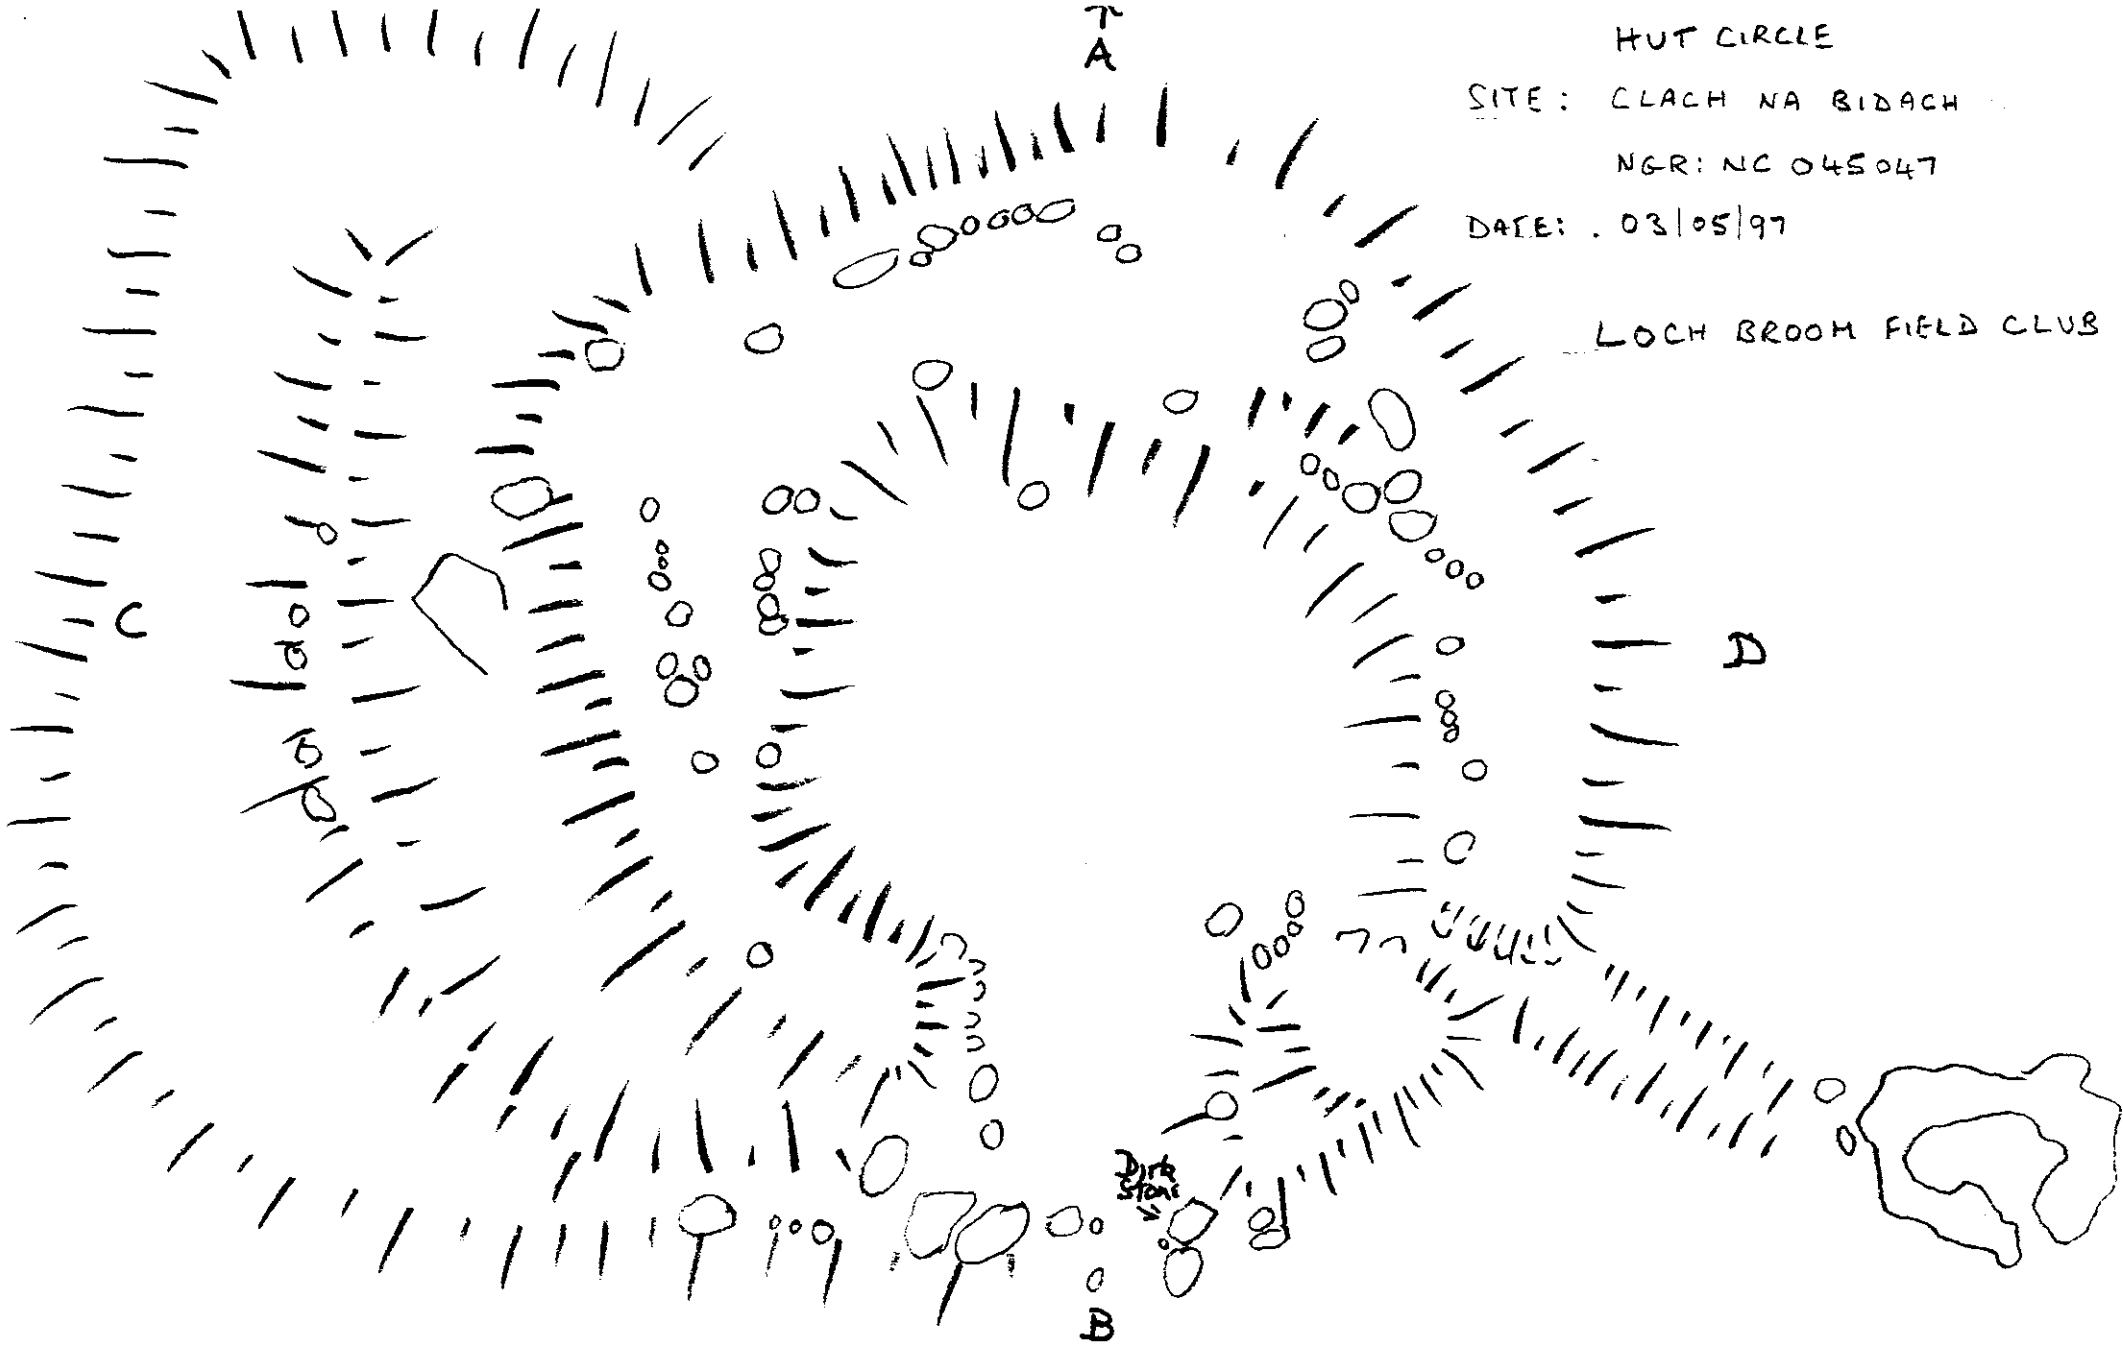

Scattered Rocks

→ To more field walls

Tumbled Field Wall

ACHNACARINAN (CLACH NA BIODAIG)
HUT CIRCLE

SKETCH MAP OF AREA

(based on sketch made by Allison Fox on 3 May 1997)

HUT CIRCLE

SITE: CLACH NA BIDACH

NGR: NC 045047

DATE: . 03/05/97

LOCH BROOM FIELD CLUB

METRES

SCALE 1:100

ACHNACARINAN HUT CIRCLE (NC 04560480) PROFILES
(FORMERLY "CLACHAN A' BIDACH")

3 MAY 1997

LOCHBROOM FIELD CLUB