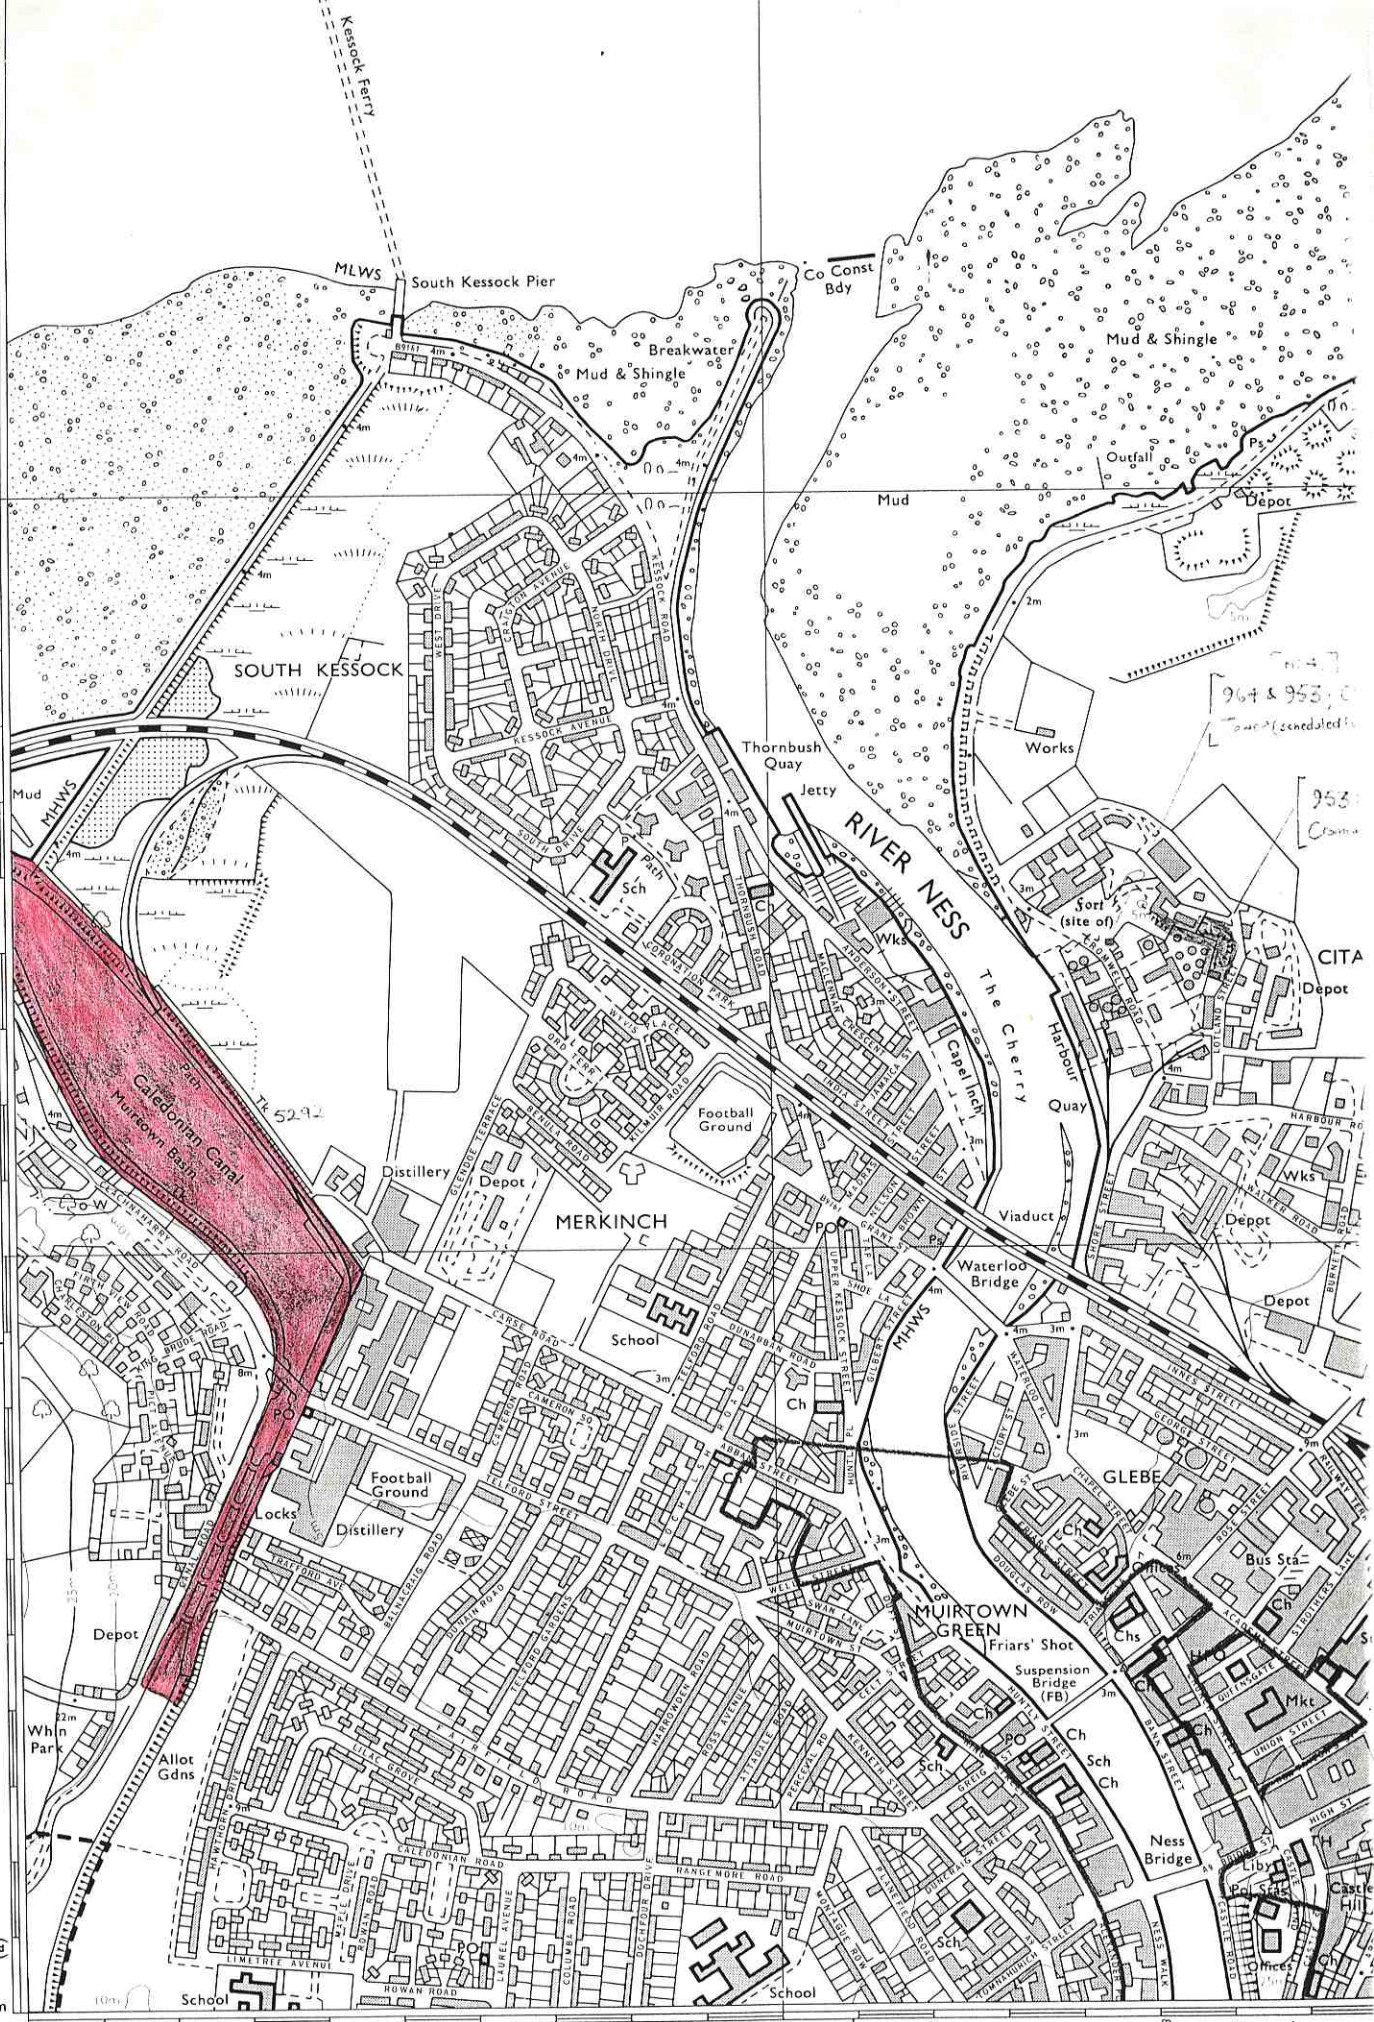

1000
1000
1000
1000
500
1808 feet
18 metre
des ind.
ray.

47

46

LAT 57° 29'

845000m

LONG 4° 15' W

INVERNESS-SHIRE

66

INVERNESS BURGH

(a) INVERNESS DISTRICT

(a)

964 & 953
our coordinates

953
Climax

CITA
Depot

Depot

Bus Sta

Lib
Post
Mkts

Castle Hill

INVERNESS, NAIRN AND LOCHABER CO CONST (b)

47

46

LAT 57° 29'

INVERNESS

(b)

Co Const Bay

845000m

765000m

64 LONG 4° 16' W

HIGHLANDS AND ISLANDS EURO CONST

NH 64 NW