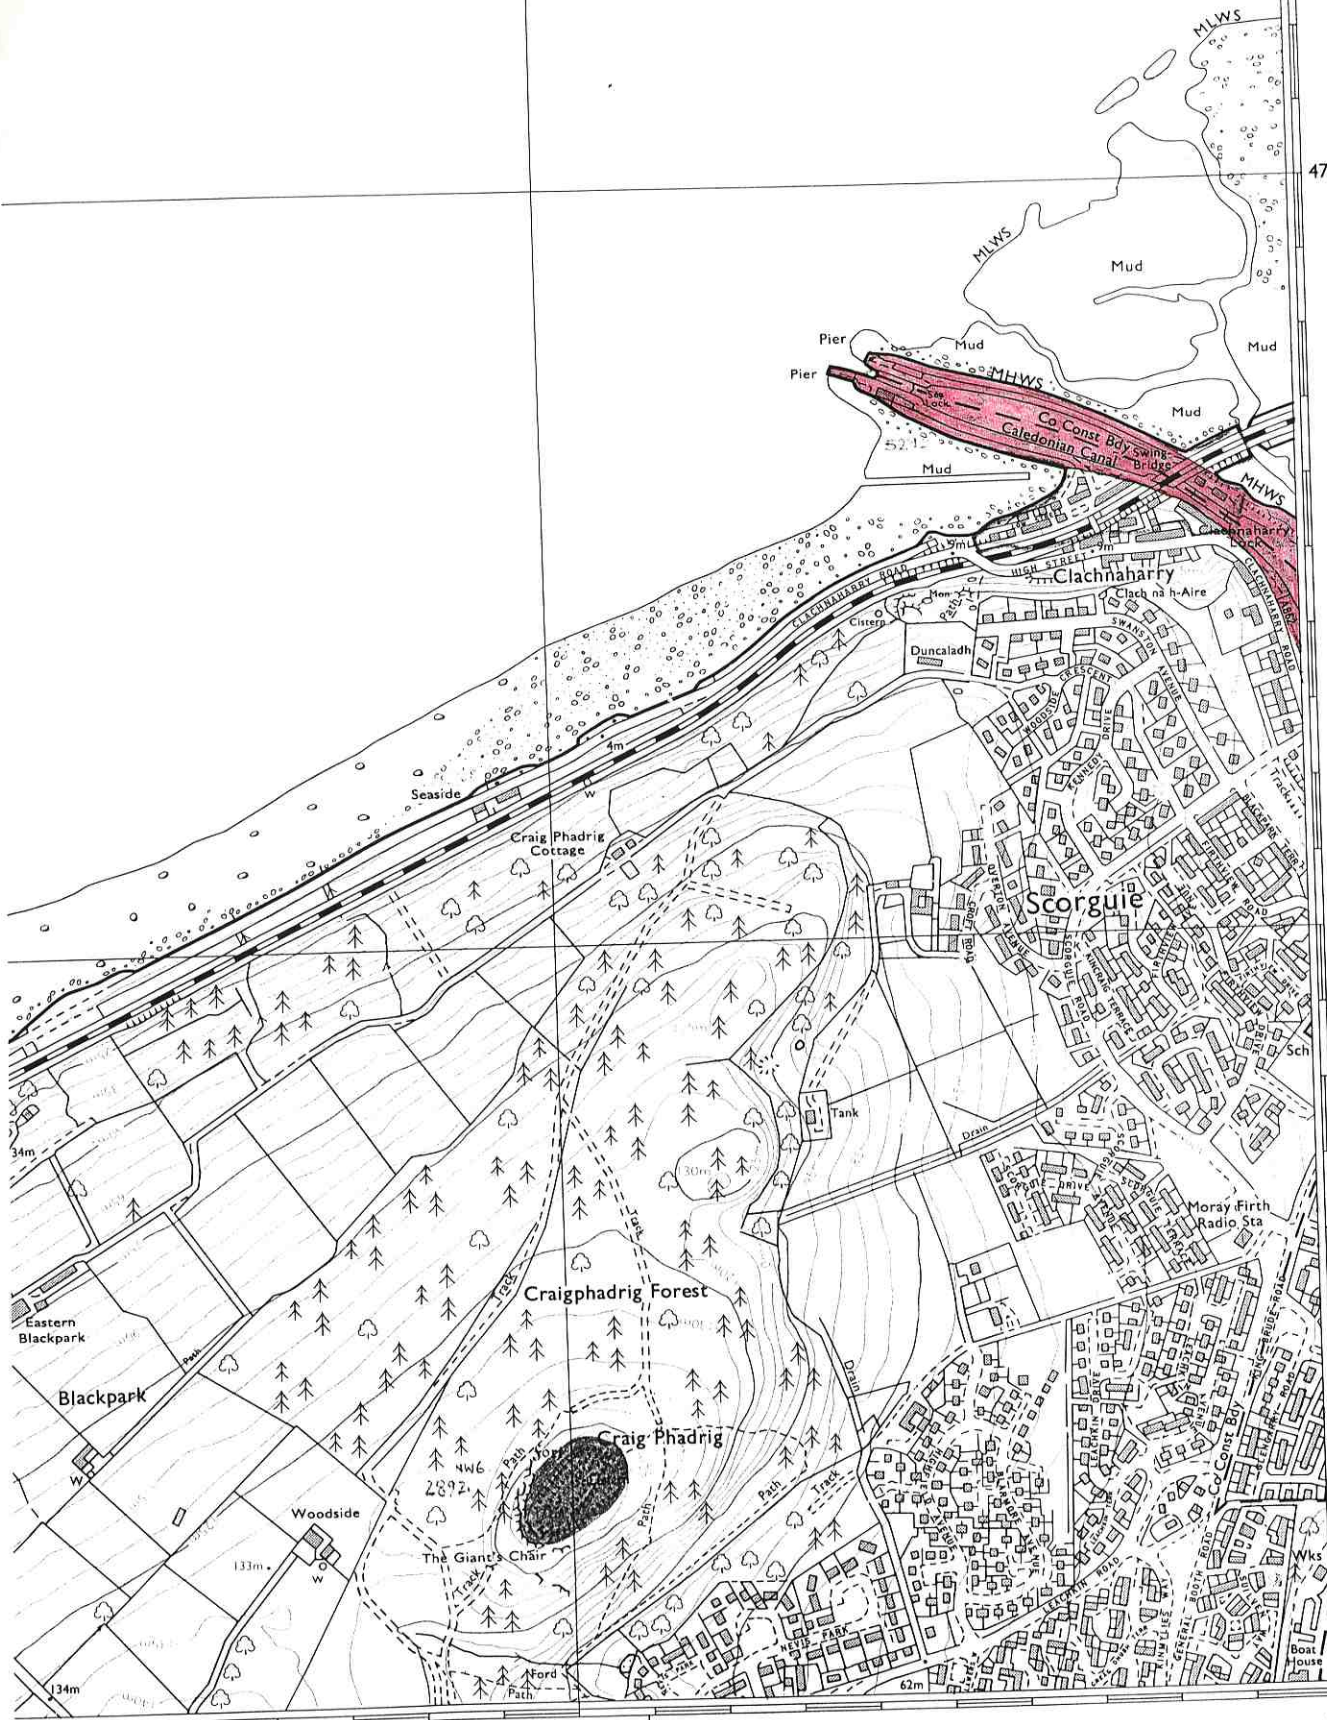

1000
1000
1000
1000
500
1808 feet
18 metre
des ind.
ray.

47

46

LAT 57° 29'

845000m

LONG 4° 15' W

INVERNESS-SHIRE

66

INVERNESS BURGH

(a) INVERNESS DISTRICT

(a)

964 & 953
our coordinates

953
Climax

CITA
Depot

Depot

Bus Sta

Lib
Post
Mkts

Castle Hill

INVERNESS, NAIRN AND LOCHABER CO CONST (b)

47

46

LAT 57° 29'

INVERNESS

(b)

Co Const Bay

845000m

765000m

64 LONG 4° 16' W

HIGHLANDS AND ISLANDS EURO CONST

NH 64 NW