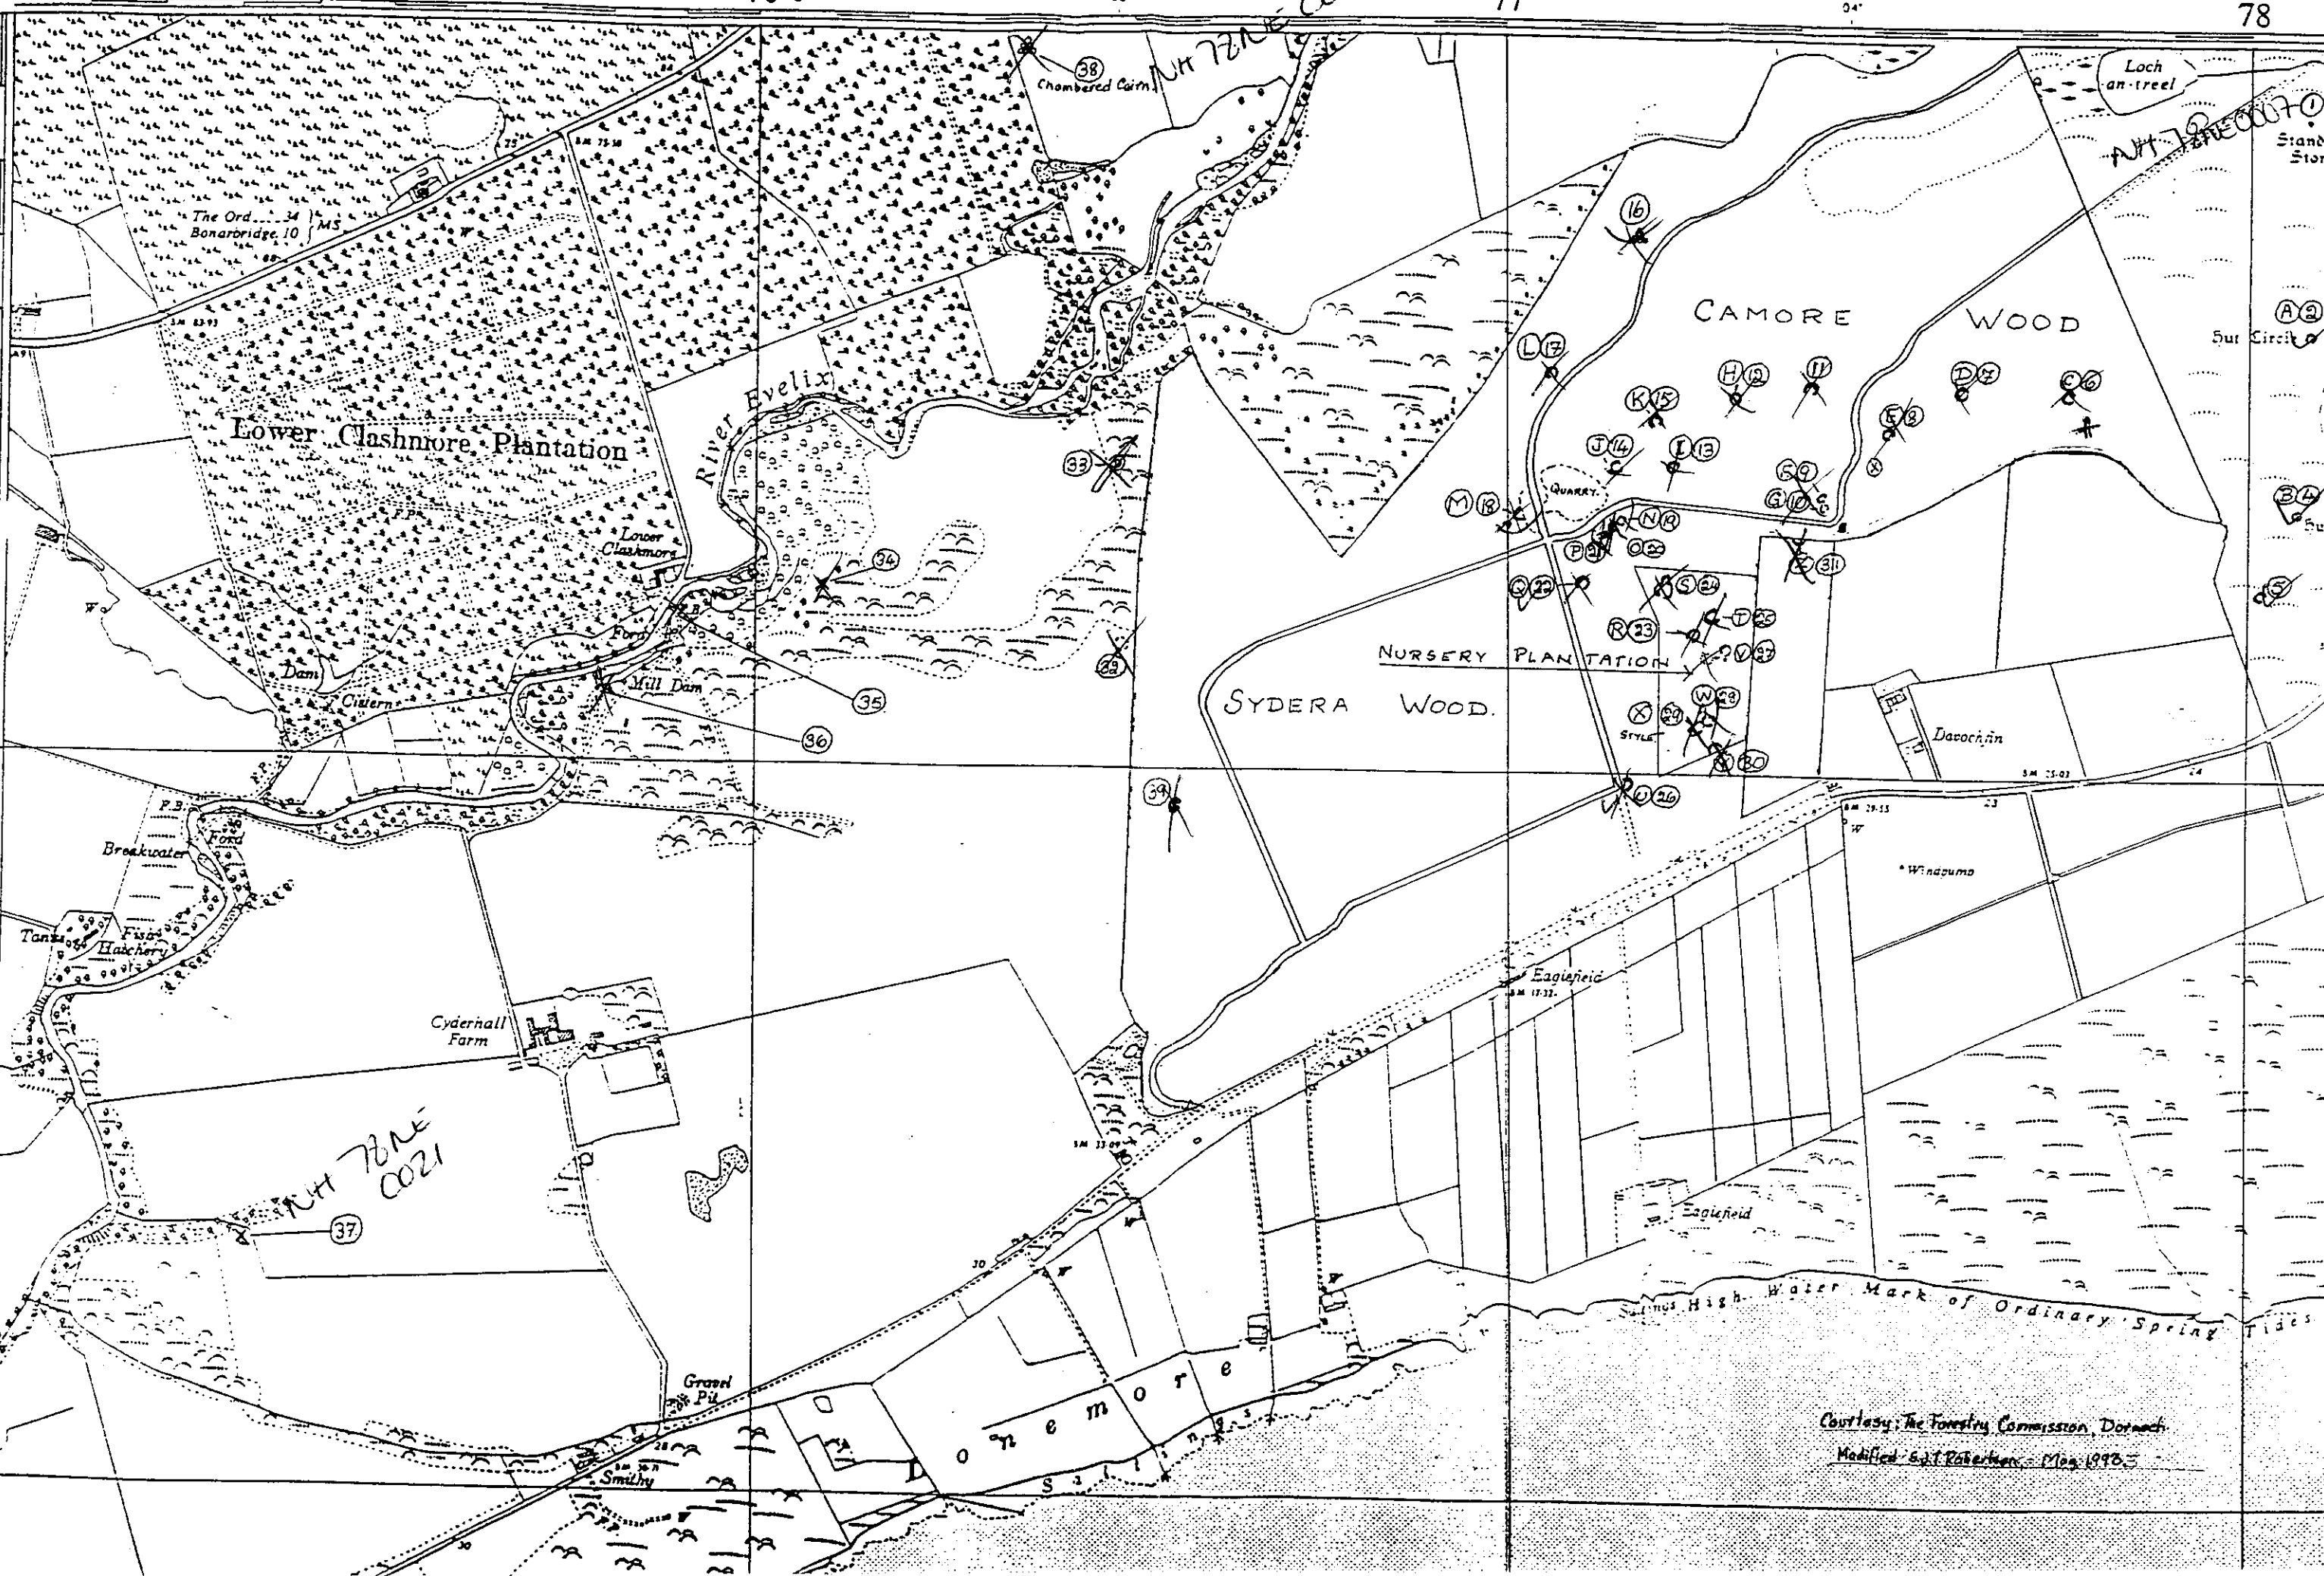

1000
10 Metres

LONG
4° 06' W

76 Golspie 11 Miles

CAITHNESS AND SUTHERLAND CO CONST

DORNOCH

78

Courtesy: The Forestry Commission, Dornoch
 Modified by Robert MacGregor, May 1998